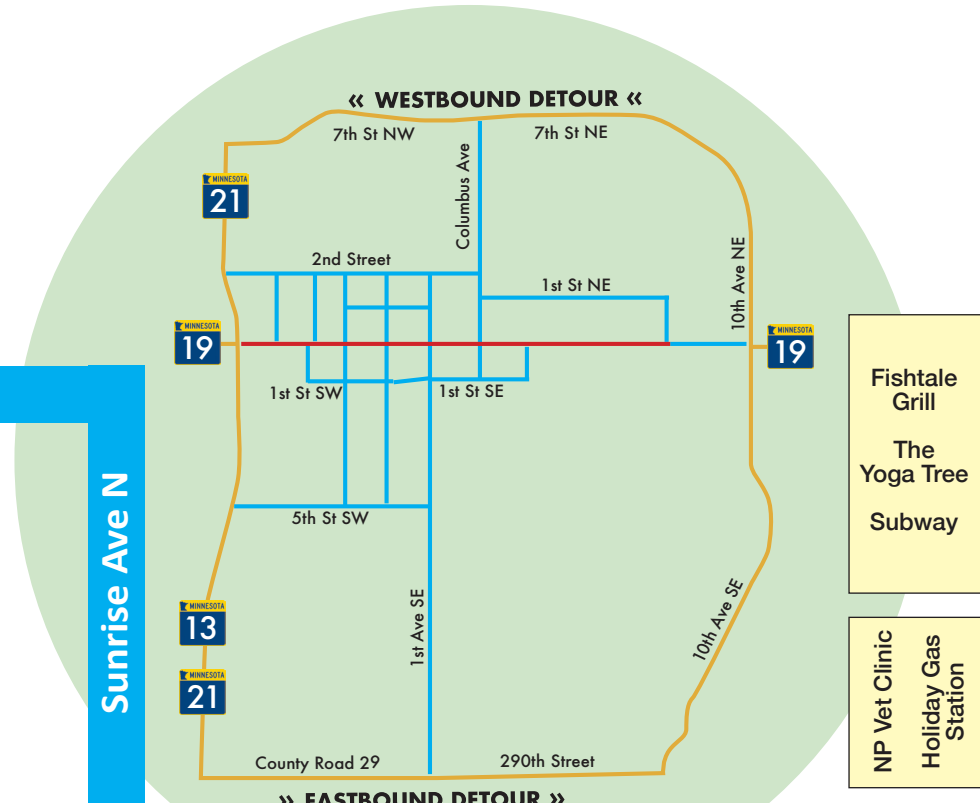

Lyndale Ave N

Lexington Ave N

Sunset Ave N

Sunrise Ave N

10th Ave NE

St. Wenceslaus

H & R Block
Secure Base
Counseling

Fishtale Grill
The Yoga Tree
Subway

7th Ave SE

Sugar Rose
Bakeshop

Mainstream
Boutique

Great Clips

ATA

El Tequila
Mexican
Restaurant

ID threadz

Star Nails

Uncles Earls
Pet Shop

Carbone's
Pizza

McDonald's

Speedway
Gas Station

10th Ave SE

1st St SE

1st St SE

NAVIGATE NEWPRAGUE.COM

St. Wenceslaus

The Depot
West End Liquor
Skuzacek Meats

Mill Street

LEGEND

- Business Access
- Closed
- Open
- Detour
- P Public Parking

NEWPRAGUE.COM

Hotel Broz

Edina Realty
Gental Dental
Snap Fitness
To The Pointe!
Edward Jones
Farmhouse Market
Lucid Coffee Bar
NP Floral & Such
Radio Shack
China Royal
Comer Bar