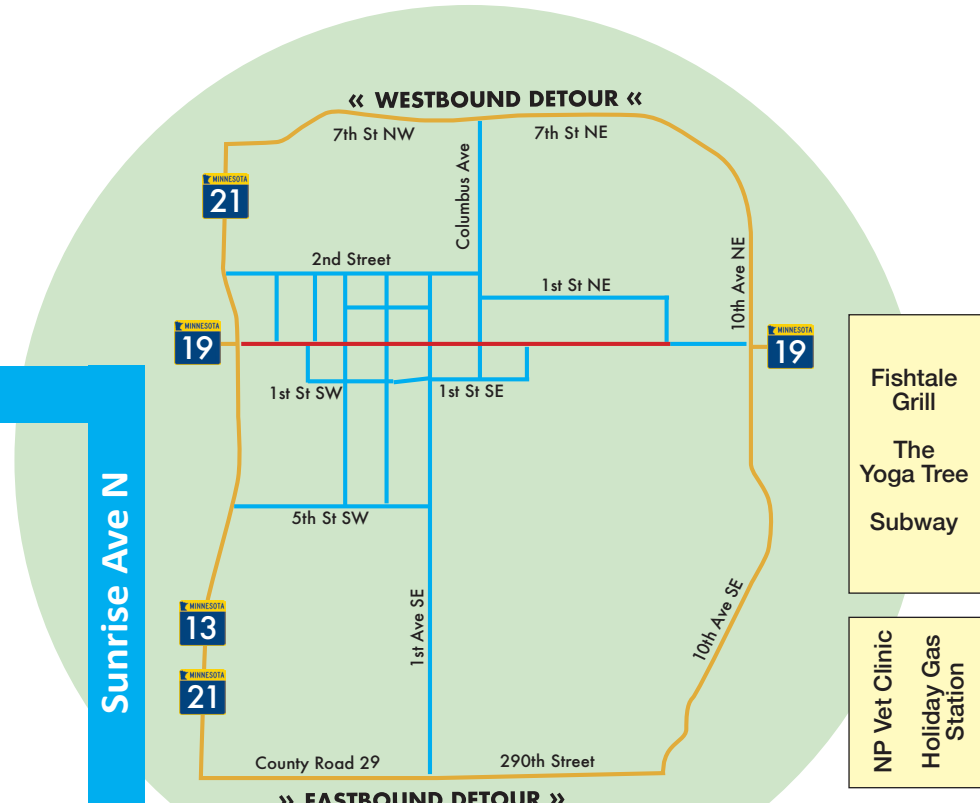

EAST SIDE

NAVIGATE
NEWPRAGUE.COM

2nd St NE

St. Wenceslaus

Columbus Ave N

H & R Block
Secure Base
Counseling

Lincoln Ave N

Pershing Ave N

Lyndale Ave N

Lexington Ave N

Sunset Ave N

1st St NE

Sunrise Ave N

Fishtale Grill
The Yoga Tree
Subway

NP Vet Clinic
Holiday Gas
Station

10th Ave NE

Carbone's
Pizza

McDonald's

Speedway
Gas Station

1st St SE

10th Ave SE

1st St SE

NAVIGATE NEWPRAGUE.COM

WEST SIDE

St. Wenceslaus

Columbus Ave N

HWY 21

HWY 21/Hwy 13

Mill Street

The Depot
West End
Liquor
Skuzacek
Meats

LEGEND

- Business Access
- Closed
- Open
- Detour
- Public Parking